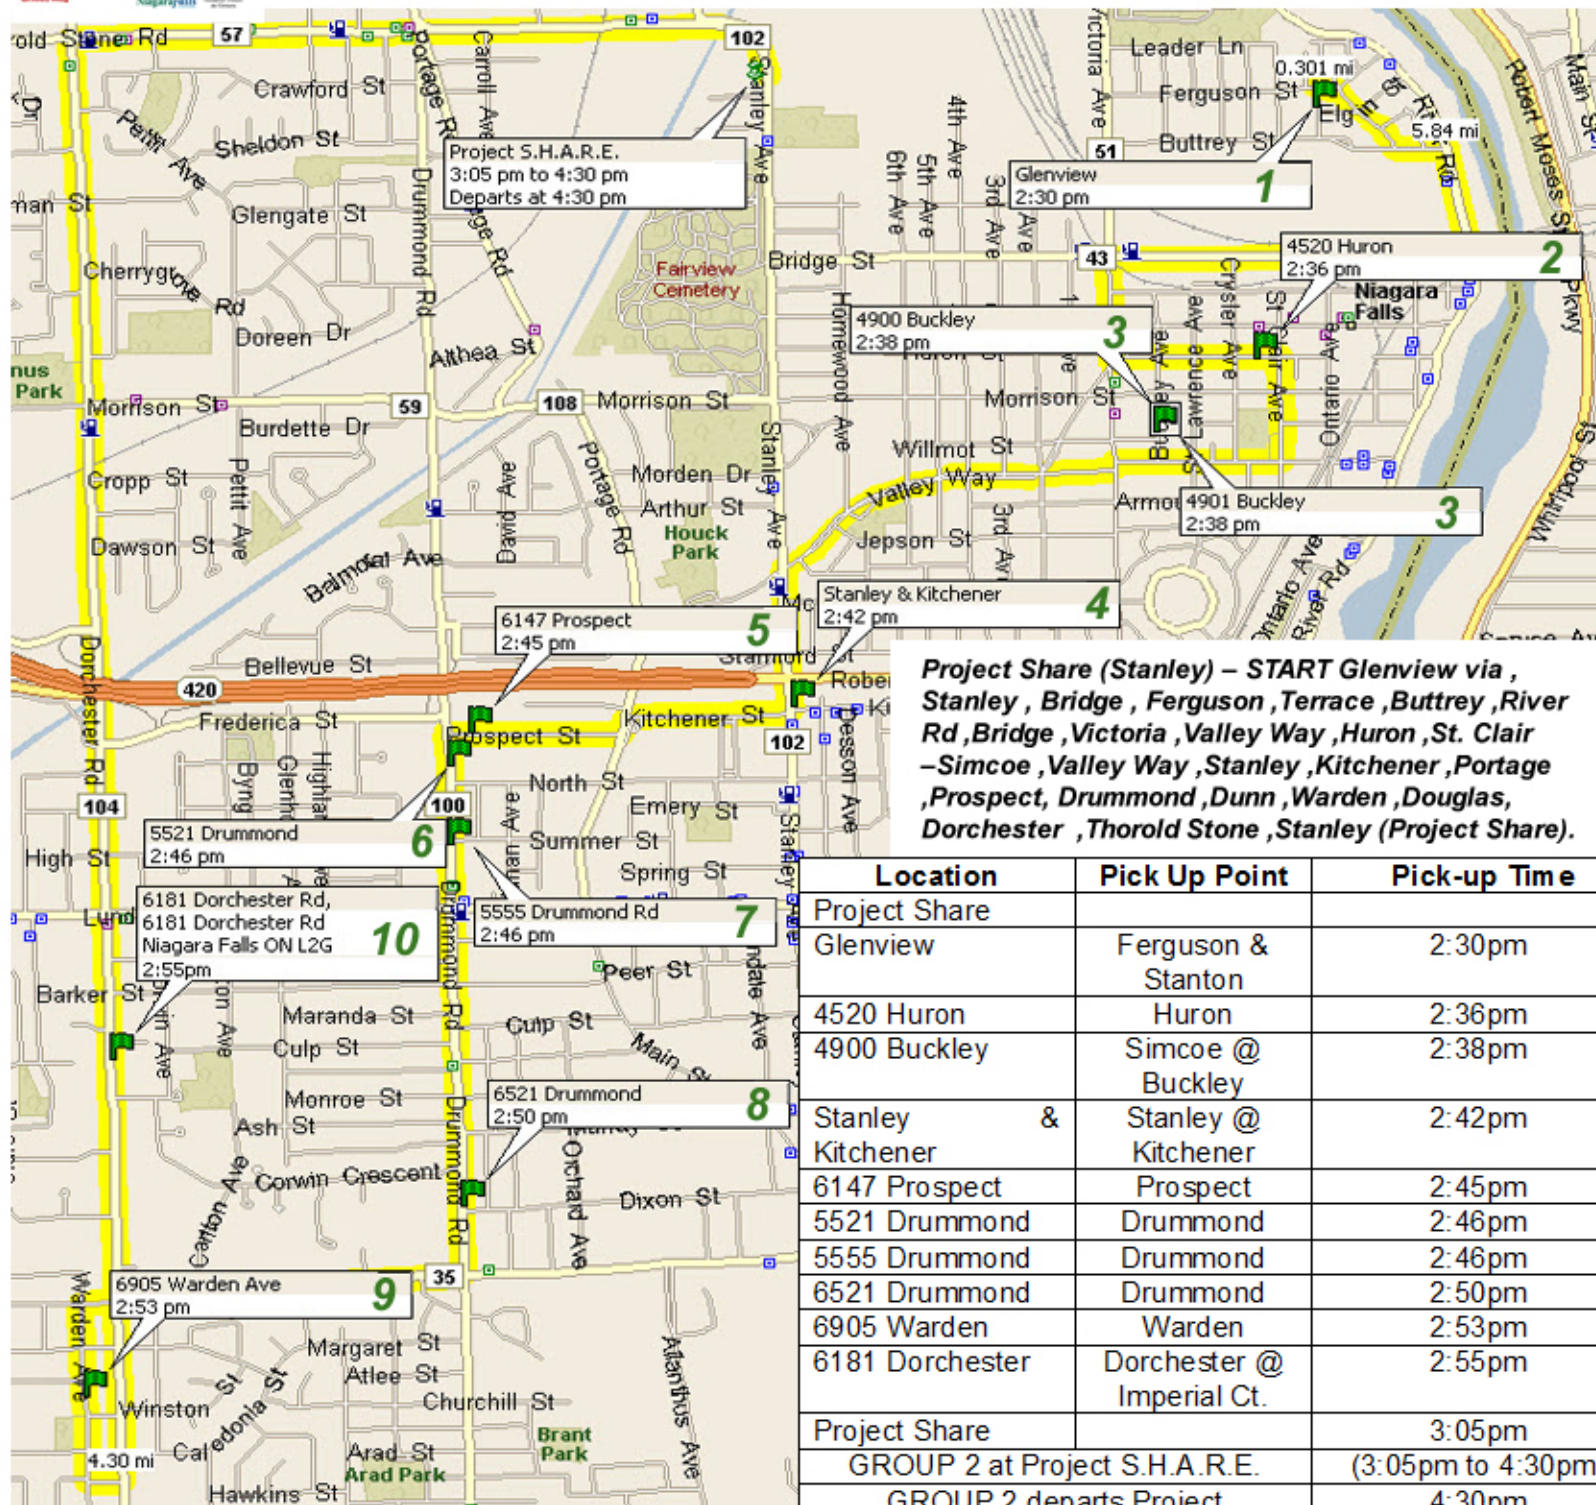

ROUTE 2

The bus will run every other week to Project S.H.A.R.E.

Feb 1	April 11	Jun 6
Feb 15	April 25	Jun 20
Feb 29		
Mar 14	May 9	July 4
Mar 28	May 23	July 18

2012

Be sure you are at the areas on time.

*** The bus will not wait !**

Project S.H.A.R.E. route will be in window.

Be sure to wave down bus to ensure pick-up